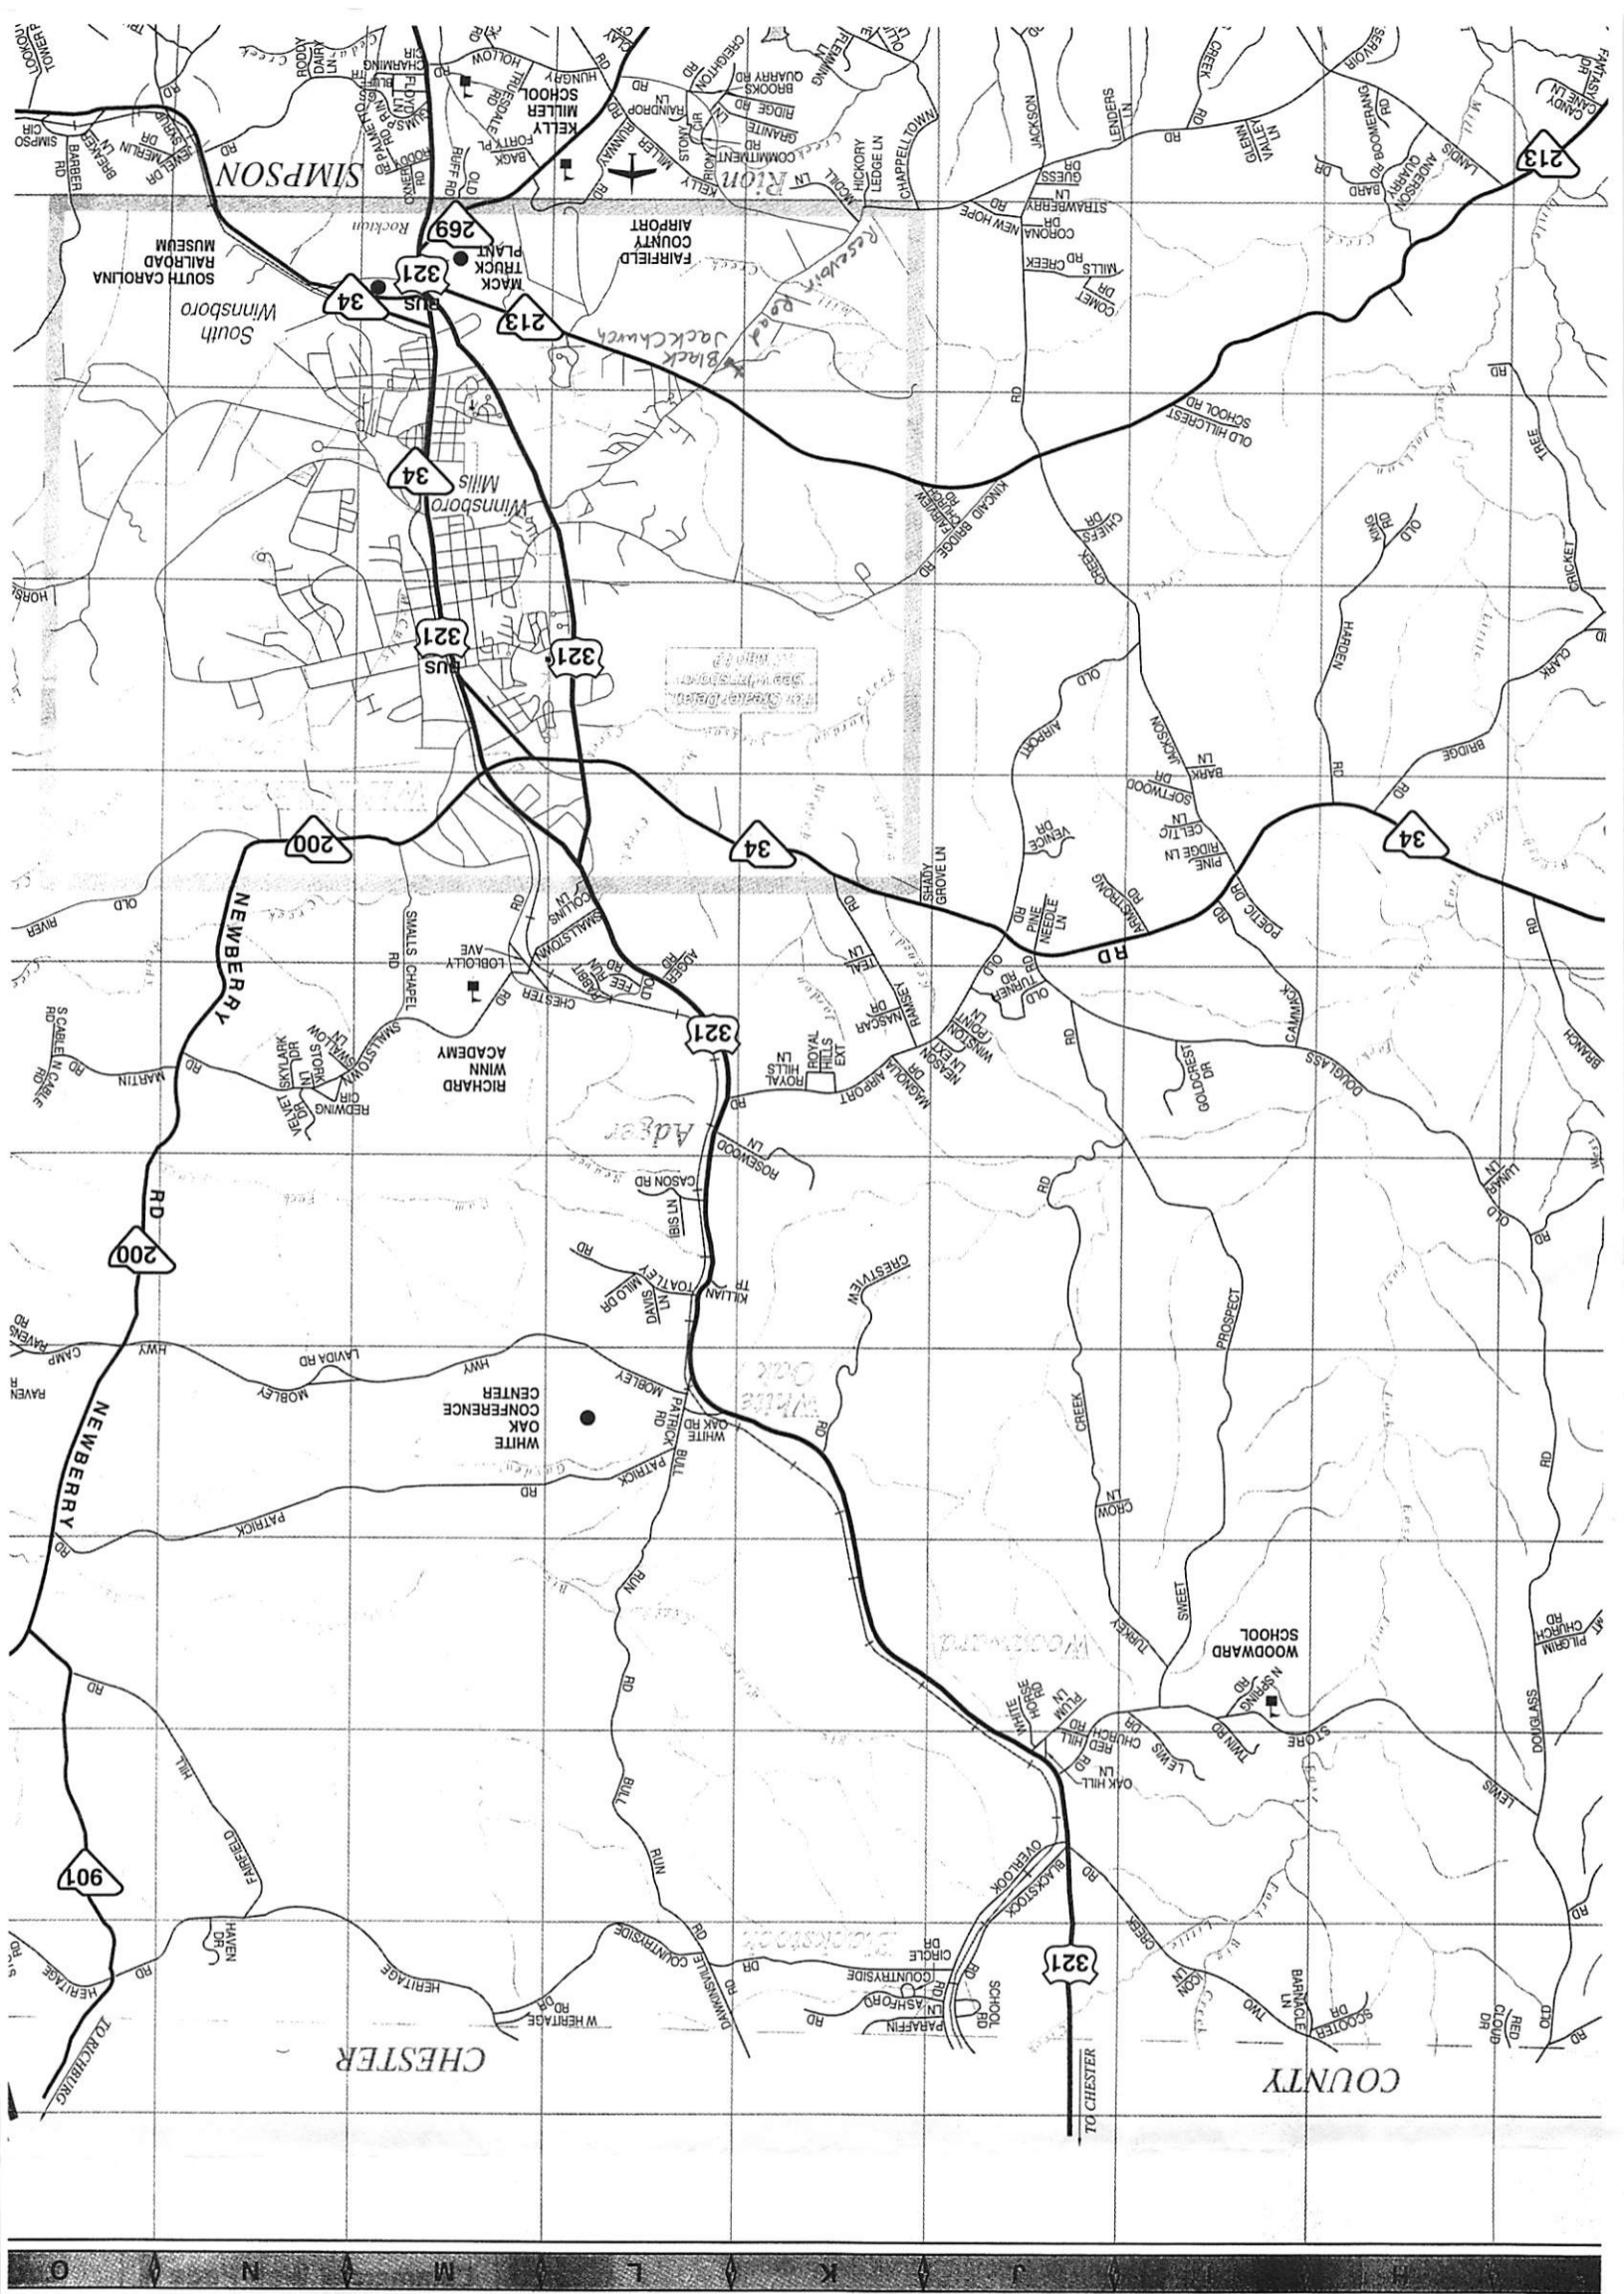

a Railroad Museum
Post Office Box 643
Winnsboro, S.C. 29180
Operating
May-October
and 3rd Saturdays

JONES

PETROLEUM EQUIPMENT INSTALLATION

Rufus B. Jones (803) 337-8778

WELL MA
VANS
DAILY & 1
INSURANCE
RENT
63
321 BY-PAS